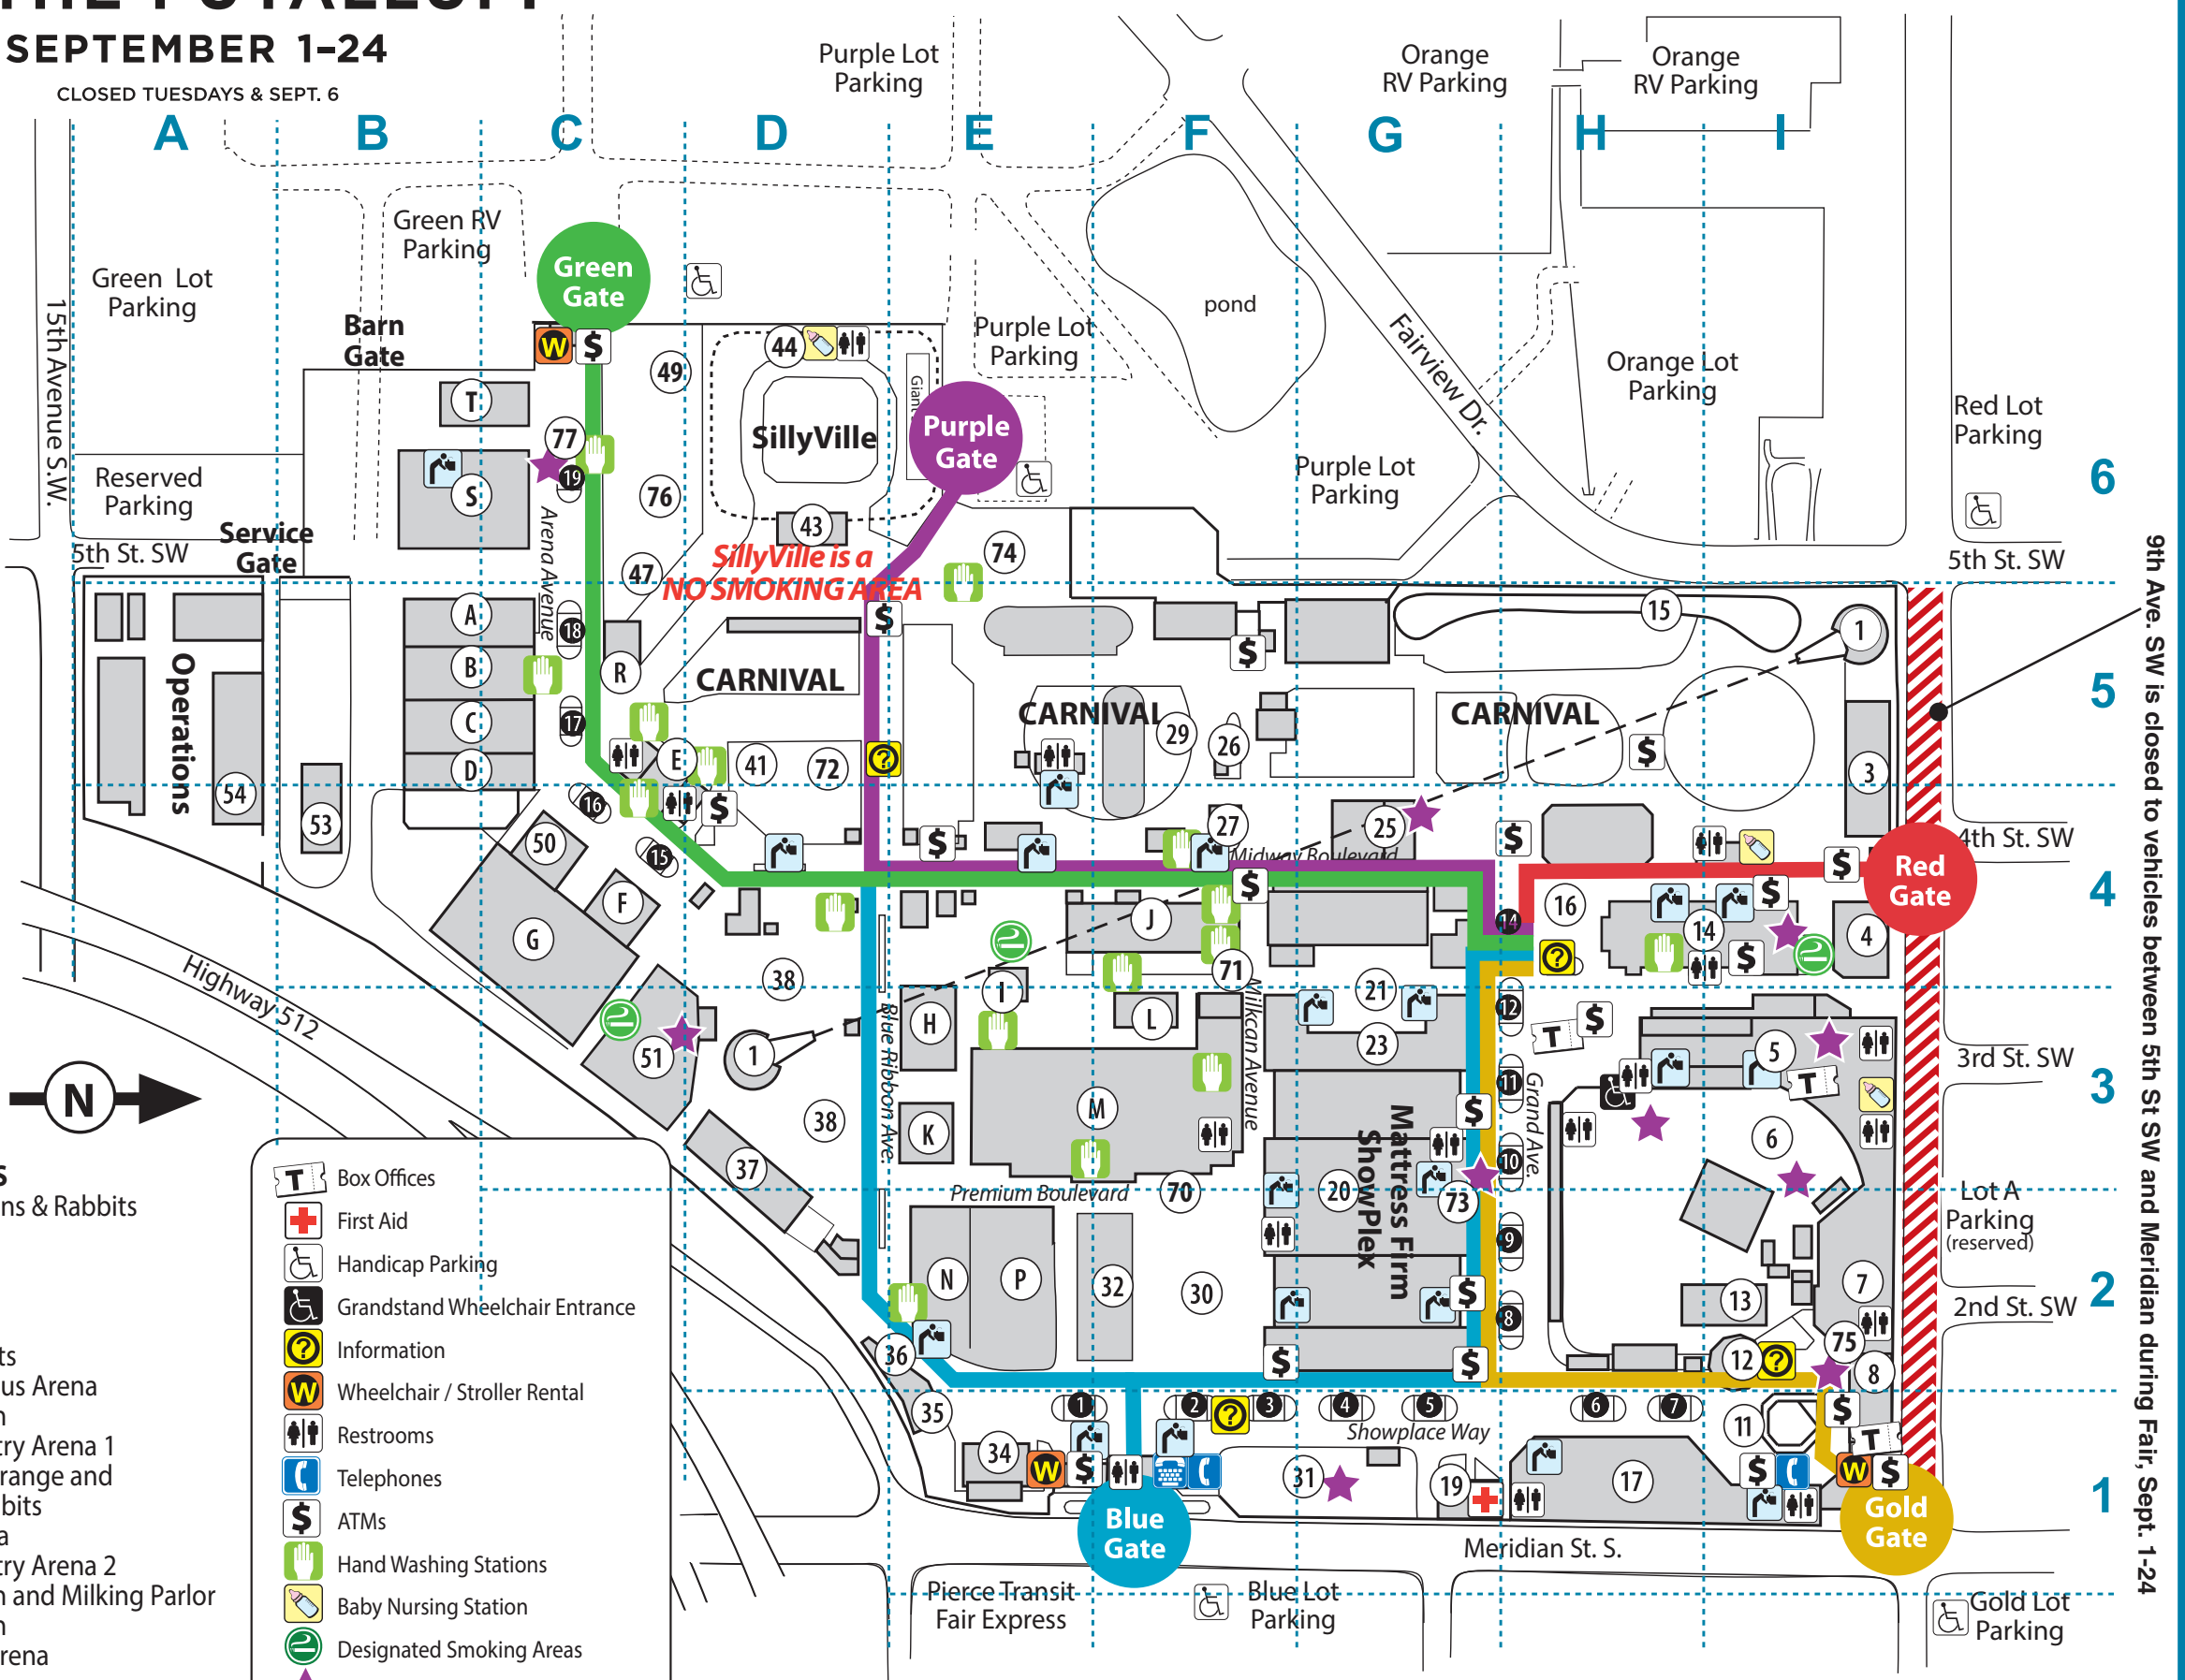

BARNS & ARENAS

- A. Poultry, Pigeons & Rabbits
- B. 4-H Horses
- C. 4-H Horses
- D. Draft Horses
- E. Fair Farm
- F. 4-H Dog & Cats
- G. W.H. Paulhamus Arena
- H. Livestock Barn
- I. Town & Country Arena 1
- J. Agriculture, Grange and
  Floral Exhibits
- K. Loading Arena
- L. Town & Country Arena 2
- M. Livestock Barn and Milking Parlor
- N. Livestock Barn
- P. Large Show Arena
- R. Piglet Palace
- S. AgriPlex
- T. Tractor Supply Arena

	Box Offices
	First Aid
	Handicap Parking
	Grandstand Wheelchair Entrance
	Information
	Wheelchair / Stroller Rental
	Restrooms
	Telephones
	ATMs
	Hand Washing Stations
	Baby Nursing Station
	Designated Smoking Areas
	Alcohol Service
	Drinking Fountains

revised: 08-30-17 subject to change